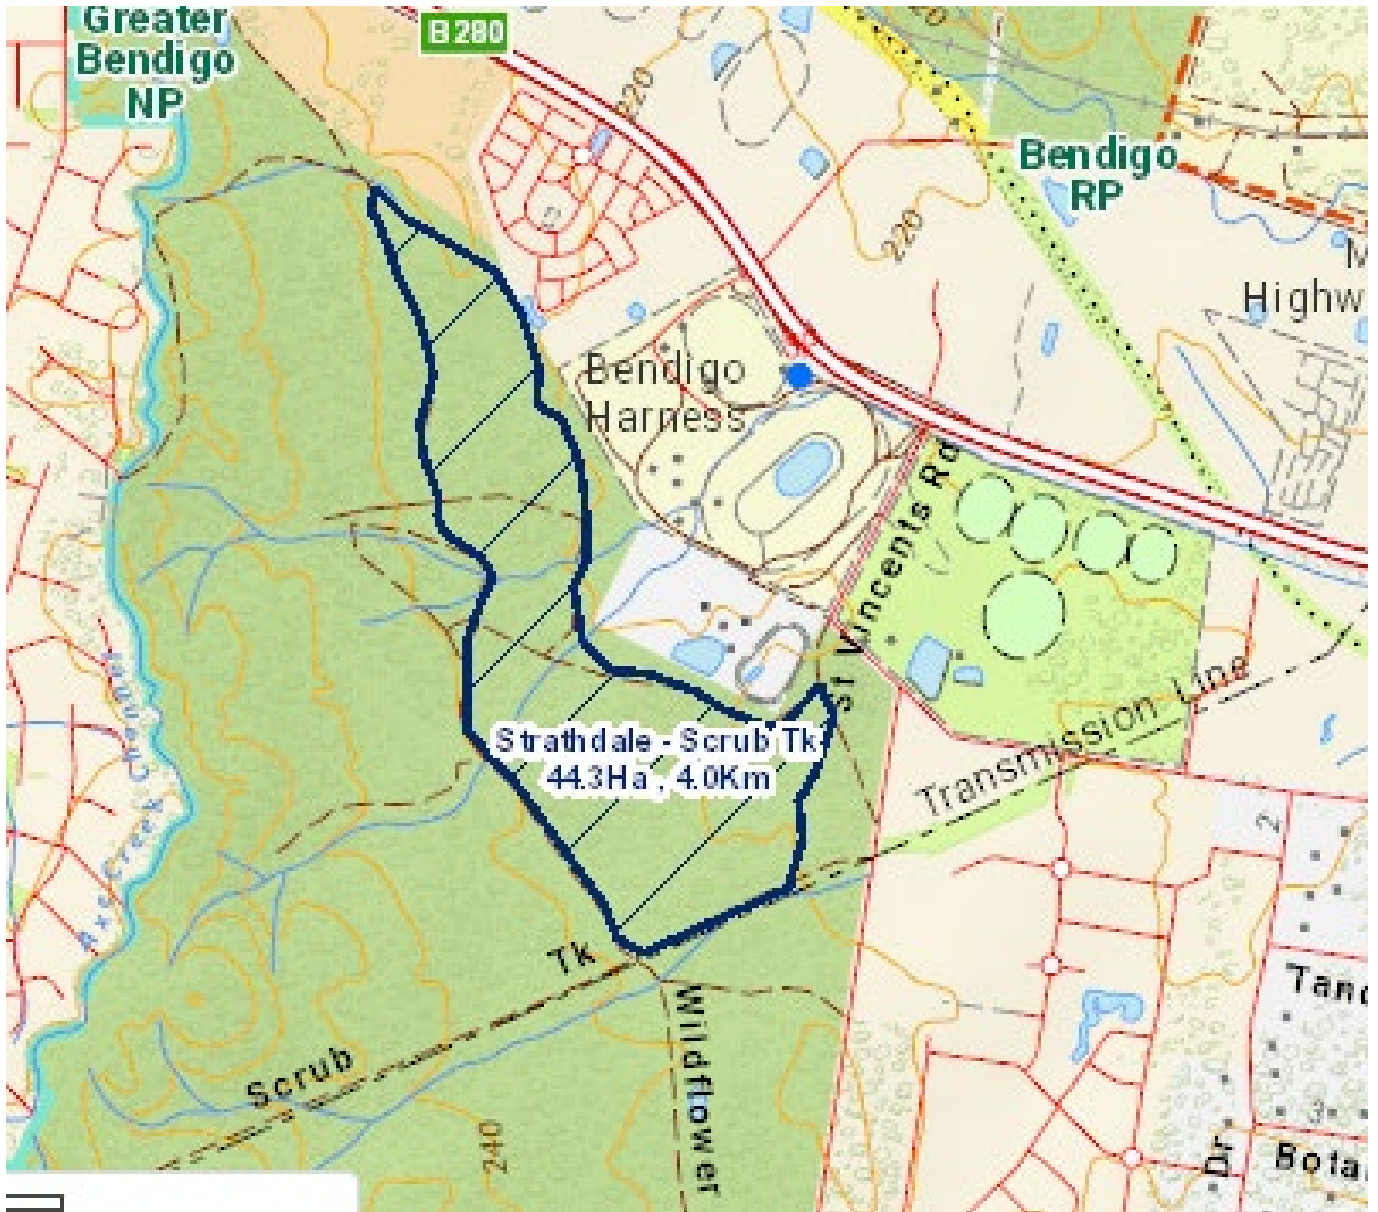

Strathdale Scrub Track Thursday 5 November to Thursday 12 November 2020

**Burn name:** Strathdale Scrub Track

**Size:** 44 Hectares

**Location:** 2.3km east of Strathdale